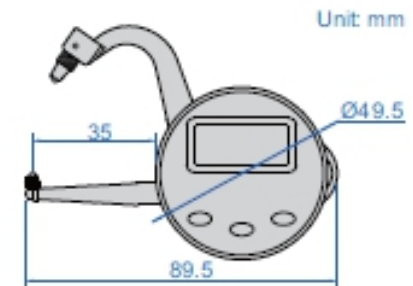

## DIGITAL THICKNESS GAUGE

2710-25

- Resolution: 0.01mm, 0.001", 1/64"
- Buttons: on/off, zero, unit (mm/in/fraction), data hold
- Battery CR2032, automatic power off

Code	Range	Accuracy	Repeatability
2710-25	0-25.4mm/0-1"	0.05mm	0.02mm