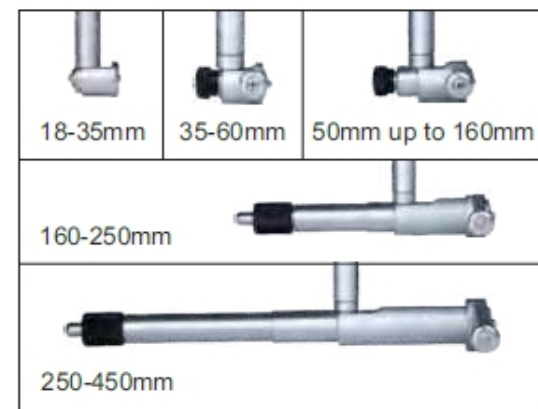

With digital indicator (optional data output cable: code 7315-51B receiver is needed page 7, 7214-51B page 12, 7302-40M page 21)

Code	Range	Indicator	Accuracy	Repeatability
2122-35A	18-35mm	digital indicator, code 2108-10F, range 12.7mm/0.5", resolution 0.002mm/0.0001" (can switch to 0.01mm/0.0005")	±0.015mm	0.003mm
2122-60A	35-60mm		±0.018mm	0.003mm
2122-100A	50-100mm		±0.018mm	0.003mm
2122-160A	50-160mm		±0.018mm	0.003mm
2122-161A	100-160mm		±0.018mm	0.003mm
2122-250A	160-250mm		±0.018mm	0.003mm
2122-450A	250-450mm		±0.018mm	0.003mm

With waterproof digital indicator (optional data output cable: code 7315-51B receiver is needed page 7, 7214-51B page 12, 7302-40M page 21)

Code	Range	Indicator	Accuracy	Repeatability
2122-35AWP	18-35mm	waterproof digital indicator, code 2137-10F, range 12.7mm/0.5", dust/waterproof IP54, resolution 0.002mm/0.0001" (can switch to 0.01mm/0.0005")	±0.015mm	0.003mm
2122-60AWP	35-60mm		±0.018mm	0.003mm
2122-100AWP	50-100mm		±0.018mm	0.003mm
2122-160AWP	50-160mm		±0.018mm	0.003mm
2122-161AWP	100-160mm		±0.018mm	0.003mm
2122-250AWP	160-250mm		±0.018mm	0.003mm
2122-450AWP	250-450mm		±0.018mm	0.003mm