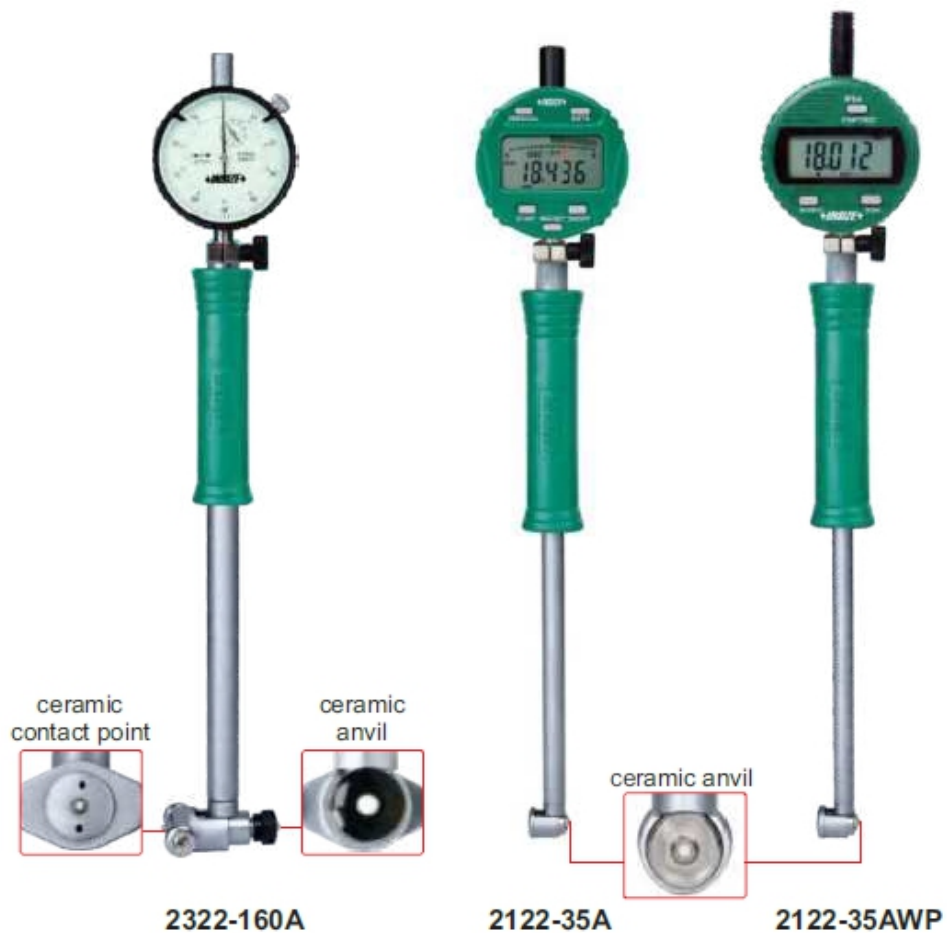

POPULAR MODEL

ATTENTION: NOT SUITABLE FOR 0.001MM DIAL INDICATORS

BORE GAUGES (WITH DIAL INDICATOR)

- Optional accessory: setting ring (code **6312**), long handle (code **7351**), bore gauge setter

Range	A	B	C	ØD	ØE	F	L (mm)
35-60mm	22	9	27	13	12.8	SR2	141
50-100mm	26	9	35	13	12.8	SR2	141
50-160mm	26	9	35	13	12.8	SR2	141
100-160mm	26	9	35	13	12.8	SR2	141
160-250mm	56.5	13	74.5	15	14.5	SR2	241
250-450mm	86.5	15	101.5	15	14.5	SR2.5	241

With dial indicator

Code	Range	Indicator	Accuracy	Repeatability
2322-35A	18-35mm	dial indicator, range 10mm, graduation 0.01mm (code 2308-10FA)	±0.015mm	0.003mm
2322-60A	35-60mm		±0.018mm	0.003mm
2322-100A	50-100mm		±0.018mm	0.003mm
2322-160A	50-160mm		±0.018mm	0.003mm
2322-161A	100-160mm		±0.018mm	0.003mm
2322-250A	160-250mm		±0.018mm	0.003mm
2322-450A	250-450mm		±0.018mm	0.003mm

With digital indicator (optional data output cable: code 7315-51B receiver is needed page 7, 7214-51B page 12, 7302-40M page 21)

Code	Range	Indicator	Accuracy	Repeatability
2122-35A	18-35mm	digital indicator, code 2108-10F , range 12.7mm/0.5", resolution 0.002mm/0.0001" (can switch to 0.01mm/0.0005")	±0.015mm	0.003mm
2122-60A	35-60mm		±0.018mm	0.003mm
2122-100A	50-100mm		±0.018mm	0.003mm
2122-160A	50-160mm		±0.018mm	0.003mm
2122-161A	100-160mm		±0.018mm	0.003mm
2122-250A	160-250mm		±0.018mm	0.003mm
2122-450A	250-450mm		±0.018mm	0.003mm

With waterproof digital indicator (optional data output cable: code 7315-51B receiver is needed page 7, 7214-51B page 12, 7302-40M page 21)

Code	Range	Indicator	Accuracy	Repeatability
2122-35AWP	18-35mm	waterproof digital indicator, code 2137-10F , range 12.7mm/0.5", dust/waterproof IP54, resolution 0.002mm/0.0001" (can switch to 0.01mm/0.0005")	±0.015mm	0.003mm
2122-60AWP	35-60mm		±0.018mm	0.003mm
2122-100AWP	50-100mm		±0.018mm	0.003mm
2122-160AWP	50-160mm		±0.018mm	0.003mm
2122-161AWP	100-160mm		±0.018mm	0.003mm
2122-250AWP	160-250mm		±0.018mm	0.003mm
2122-450AWP	250-450mm		±0.018mm	0.003mm