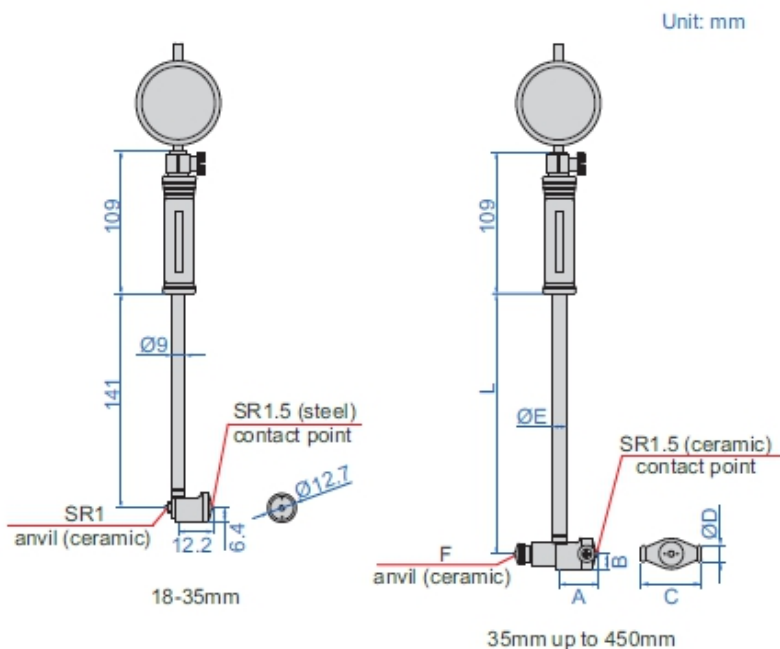

POPULAR MODEL

ATTENTION: NOT SUITABLE FOR 0.001MM DIAL INDICATORS

BORE GAUGES (WITH DIAL INDICATOR)

- Optional accessory: setting ring (code **6312**), long handle (code **7351**), bore gauge setter

Range	A	B	C	ØD	ØE	F	L (mm)
35-60mm	22	9	27	13	12.8	SR2	141
50-100mm	26	9	35	13	12.8	SR2	141
50-160mm	26	9	35	13	12.8	SR2	141
100-160mm	26	9	35	13	12.8	SR2	141
160-250mm	56.5	13	74.5	15	14.5	SR2	241
250-450mm	86.5	15	101.5	15	14.5	SR2.5	241

With dial indicator

Code	Range	Indicator	Accuracy	Repeatability
2322-35A	18-35mm	dial indicator, range 10mm, graduation 0.01mm (code 2308-10FA)	±0.015mm	0.003mm
2322-60A	35-60mm		±0.018mm	0.003mm
2322-100A	50-100mm		±0.018mm	0.003mm
2322-160A	50-160mm		±0.018mm	0.003mm
2322-161A	100-160mm		±0.018mm	0.003mm
2322-250A	160-250mm		±0.018mm	0.003mm
2322-450A	250-450mm		±0.018mm	0.003mm

With digital indicator (optional data output cable: code 7315-51B receiver is needed page 7, 7214-51B page 12, 7302-40M page 21)

Code	Range	Indicator	Accuracy	Repeatability
2122-35A	18-35mm	digital indicator, code 2108-10F , range 12.7mm/0.5", resolution 0.002mm/0.0001" (can switch to 0.01mm/0.0005")	±0.015mm	0.003mm
2122-60A	35-60mm		±0.018mm	0.003mm
2122-100A	50-100mm		±0.018mm	0.003mm
2122-160A	50-160mm		±0.018mm	0.003mm
2122-161A	100-160mm		±0.018mm	0.003mm
2122-250A	160-250mm		±0.018mm	0.003mm
2122-450A	250-450mm		±0.018mm	0.003mm

With waterproof digital indicator (optional data output cable: code 7315-51B receiver is needed page 7, 7214-51B page 12, 7302-40M page 21)

Code	Range	Indicator	Accuracy	Repeatability
2122-35AWP	18-35mm	waterproof digital indicator, code 2137-10F , range 12.7mm/0.5", dust/waterproof IP54, resolution 0.002mm/0.0001" (can switch to 0.01mm/0.0005")	±0.015mm	0.003mm
2122-60AWP	35-60mm		±0.018mm	0.003mm
2122-100AWP	50-100mm		±0.018mm	0.003mm
2122-160AWP	50-160mm		±0.018mm	0.003mm
2122-161AWP	100-160mm		±0.018mm	0.003mm
2122-250AWP	160-250mm		±0.018mm	0.003mm
2122-450AWP	250-450mm		±0.018mm	0.003mm