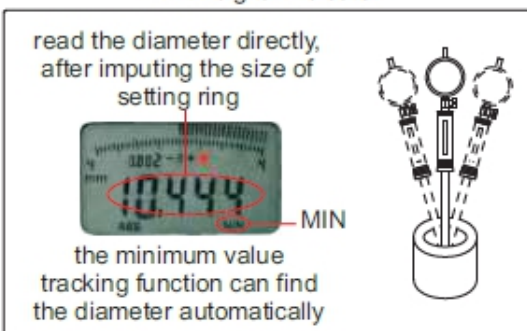

with digital indicator